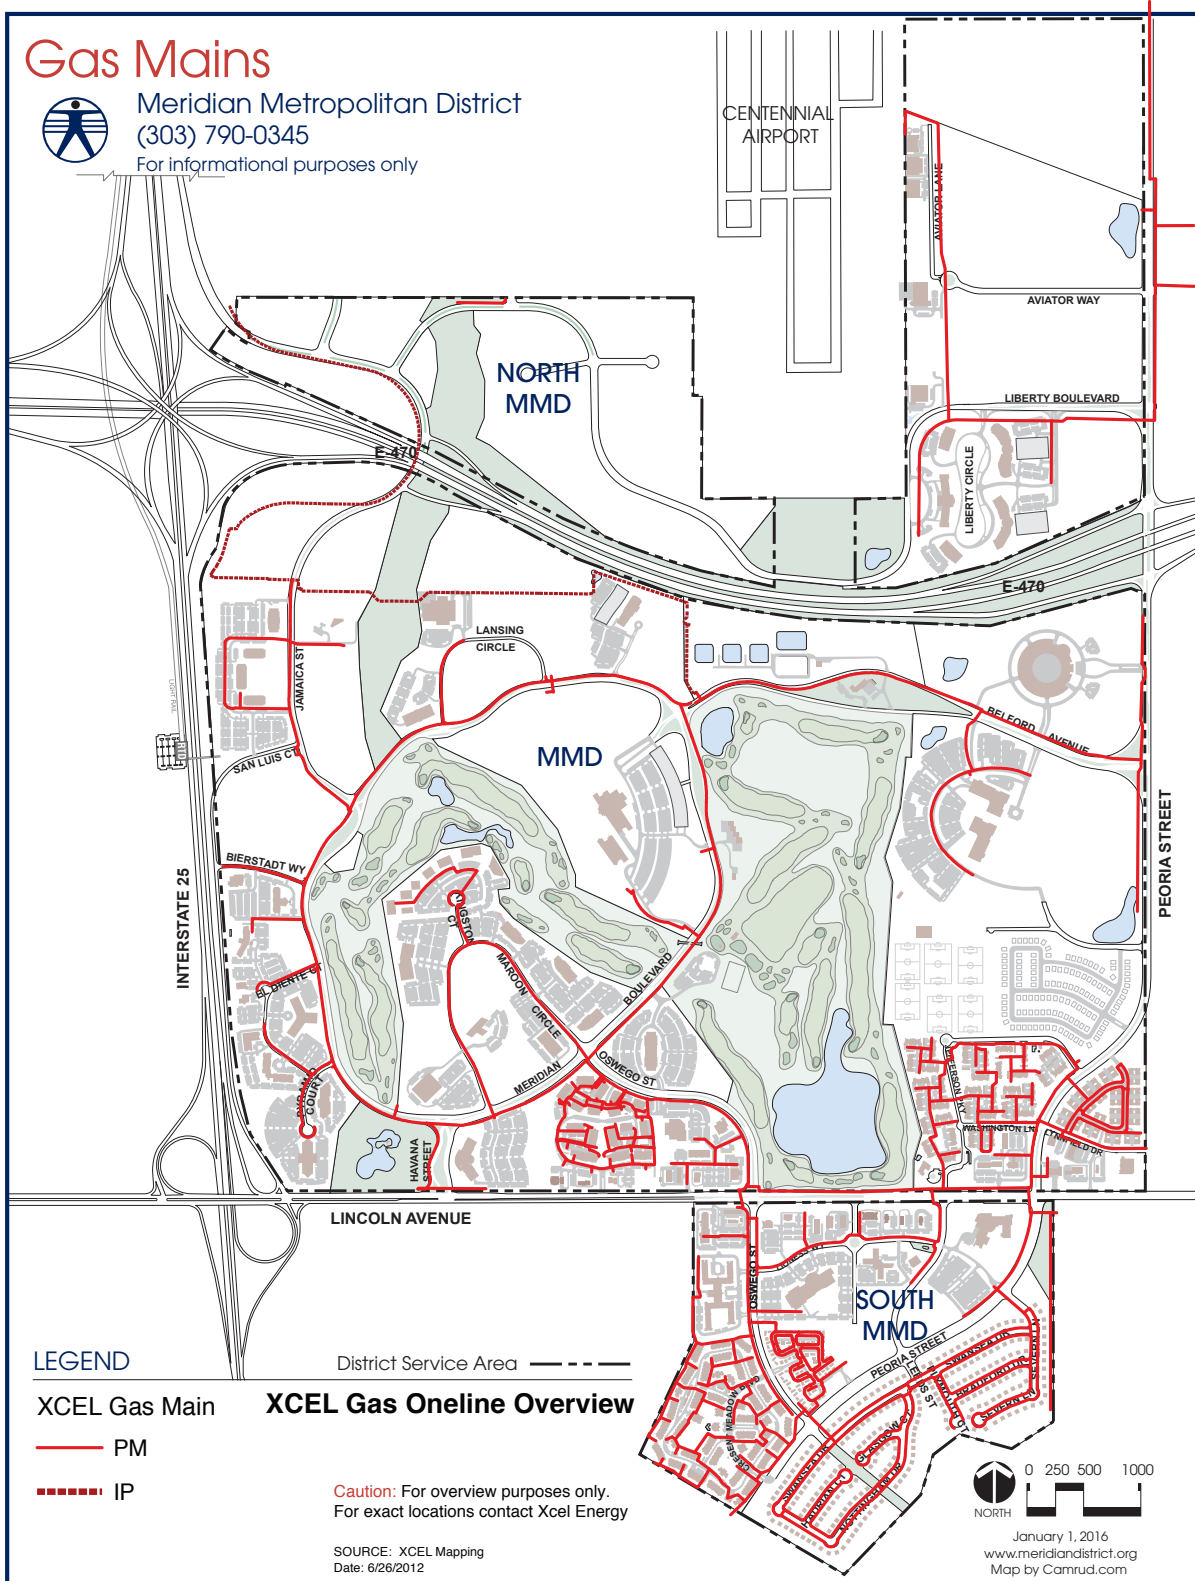

# POTABLE WATER SYSTEM

Meridian Metropolitan District  
(303) 790-0345

For informational purposes only

# Gas Mains

Meridian Metropolitan District  
(303) 790-0345

For informational purposes only