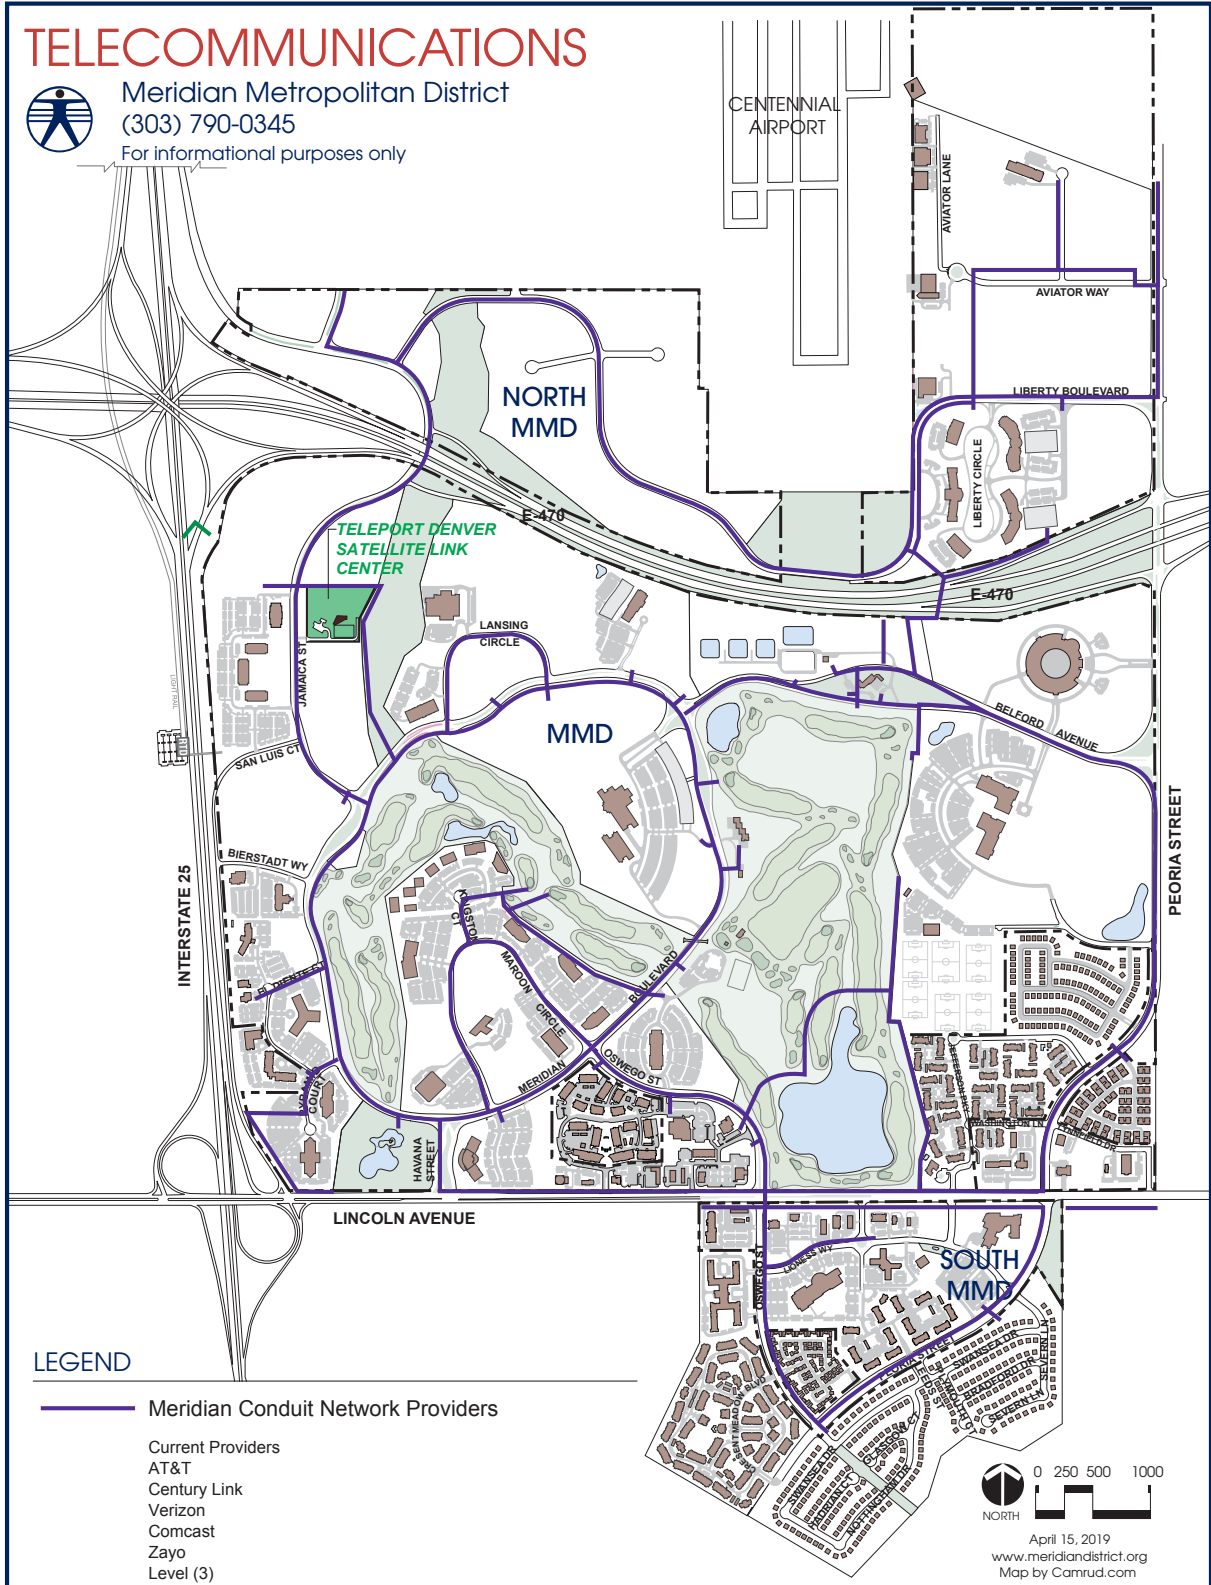

# POTABLE WATER SYSTEM

Meridian Metropolitan District  
(303) 790-0345

For informational purposes only