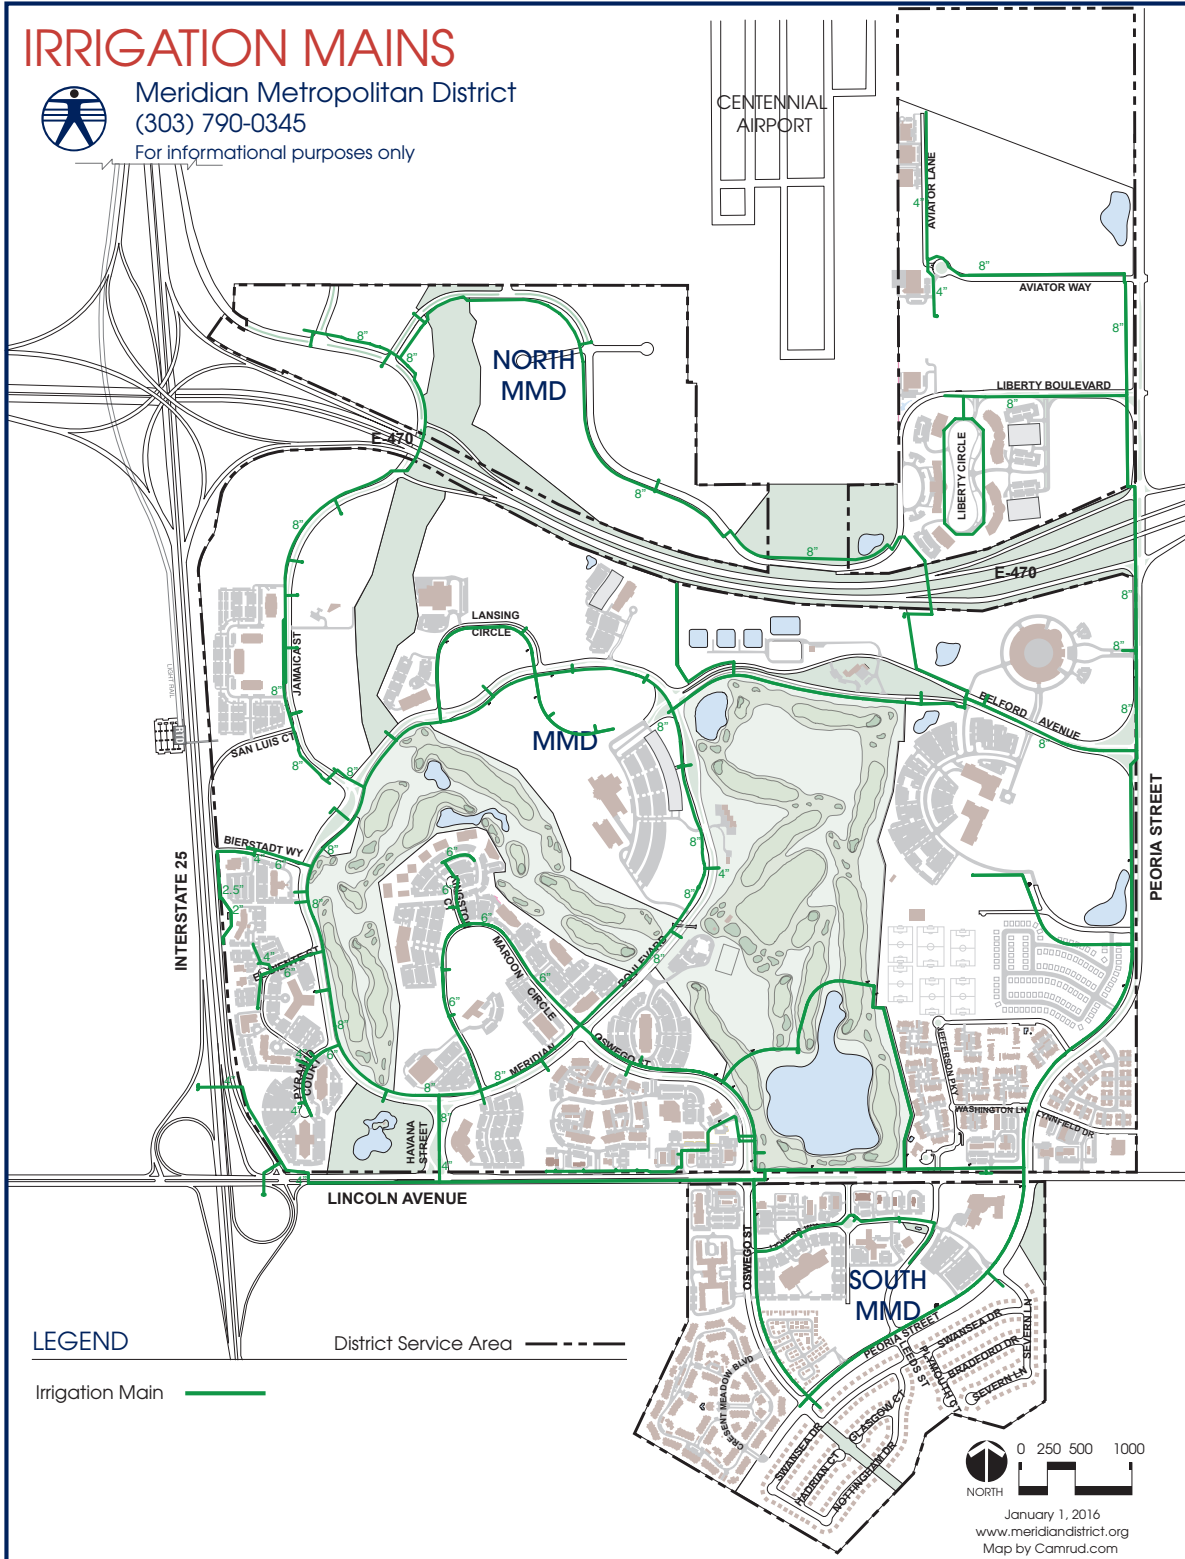

# IRRIGATION MAINS

Meridian Metropolitan District  
(303) 790-0345

For informational purposes only