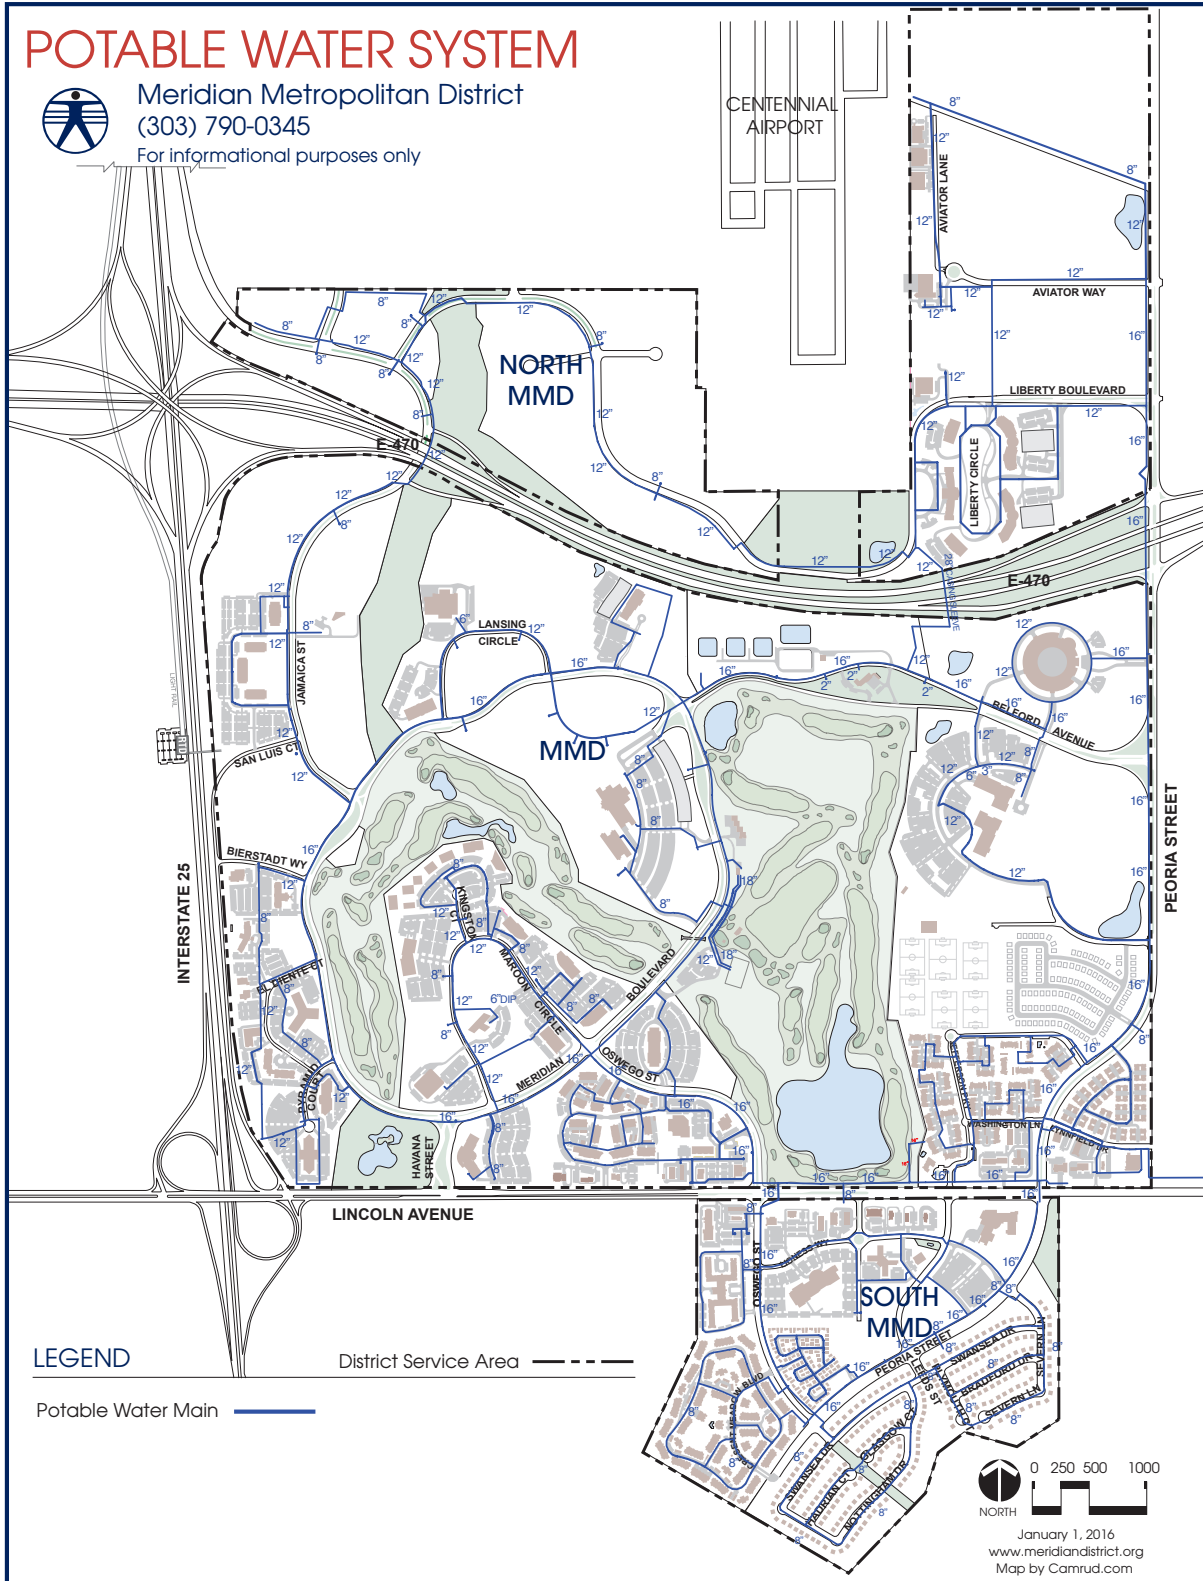

# POTABLE WATER SYSTEM

Meridian Metropolitan District  
(303) 790-0345

For informational purposes only